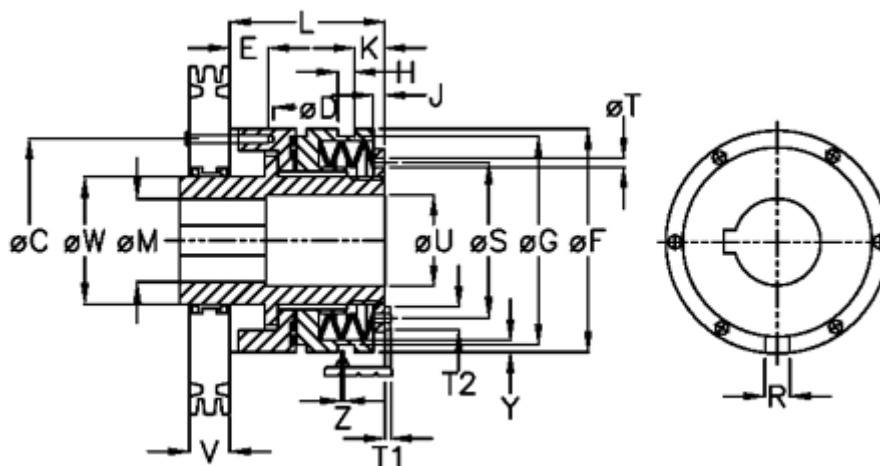

Article number: 46926532

Description: Torque limiter Safelifting C 65 M

Measures

C	= 155	J	= 12.0	T1	= 6.0
D	= 6xM12	K	= 33.0	T2	= 13
Disc spring mounting	= 5x1M	L	= 171.0	U	= 66
Disc spring version	= M - medium	M max	= 65	V	= 58.0
E	= 17.0	M min	= 30	W	= 90
F	= 176	R	= 14	X	= 60.0
G	= 170.0	S	= 129	Y	= 2
H	= 9	T	= 7	Z	= 0.0